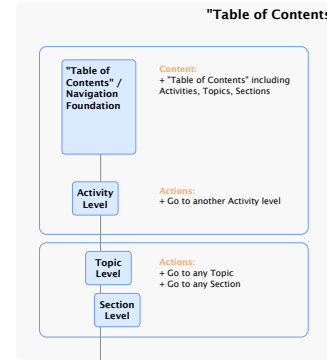

Pearson IP Exhibit Template System Information Architecture

DISCUSSION POINTS

- + Unique screens defined to date:
 - "Table of Contents"
 - Animation
 - Activity
 - Quiz
 - Conclusion
- + Section Flow represents a single scenario. A Section Flow can be made up of any number and/or combinations of animations, activities, and quiz questions.